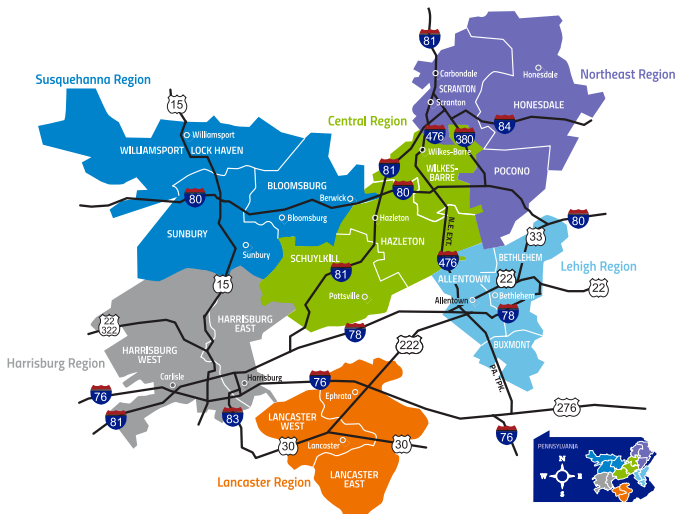

You can also contact us at
1-866-432-5501,
PPLBusiness@clearesult.com,
or visit pplelectric.com/businessrebates.